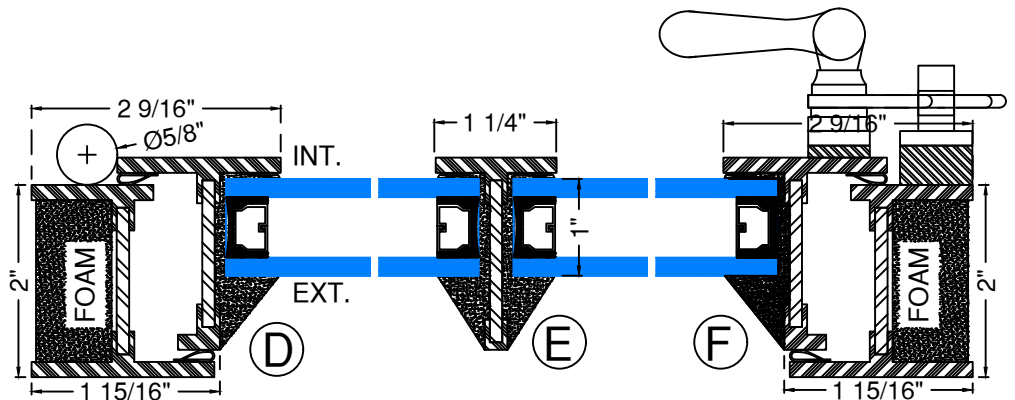

SPECIFICATIONS

ATB2080

PUSH IN CASEMENT WINDOW WITH SCREEN
Carbon Steel (Optional Stainless Steel and Bronze)

Window Hinge: Steel Post in Barrel w/Ball Bearings
Window Lock: Casement Handle
Window operation: N/A

Glazing:
Type: Double (Single and Triple Available)
Glass: Cardinal 366 over clear Tempered (other options available)
NFRC ratings vary based on glass type
Spacer: Black
Thickness: 1"
Glazing Orientation: Interior
Stop Type: Factory Wet Glazed (Metal stop available)
Muntin: 1-1/4" for TDL

Weather Strip:
Silicon Gasket 4-Point Contact, Black

Frame Depth: 2"

Finish:
Thermally Bonded Galvanized
Paint Finish Options Specify Color
2 coats of epoxy Base Primer
2 coats of Acrylic Lacquer Paint
3 coats of Clear Polyurethane

Coastal Finish Available