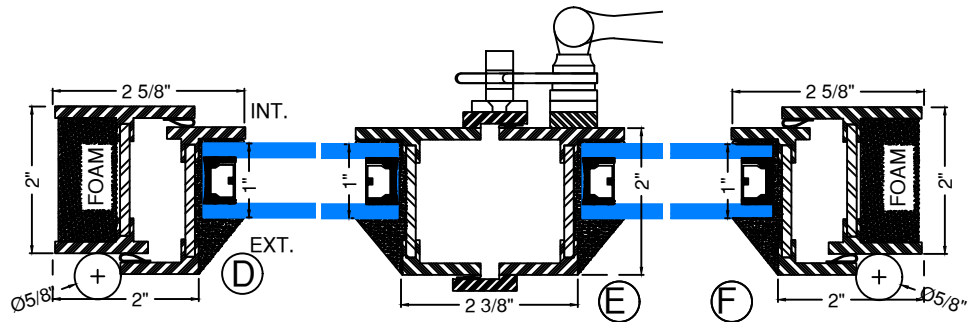

SPECIFICATIONS

ATB2100

PUSH OUT FRENCH CASEMENT WINDOW
Carbon Steel (Optional Stainless Steel and Bronze)

Window Hinge: Steel Post in Barrel w/Ball Bearings
Window Lock: Latch Sash Lock
Window operation: Stay Bar

Glazing:

Type: Double (Single and Triple Available)
Glass: Cardinal 366 over clear Tempered
NFRC ratings vary based on glass type
Spacer: Black
Thickness: 1"
Glazing Orientation: Exterior
Stop Type: Factory Wet Glazed (Metal Stop available)
Muntin: 1-1/4" for TDL

Weather Strip:

Silicon Gasket 4-Point Contact, Black

Frame Depth: 2"

Finish:

Thermally Bonded Galvanized
Paint Finish Options Specify Color
2 coats of epoxy Base Primer
2 coats of Acrylic Lacquer Paint
3 coats of Clear Polyurethane