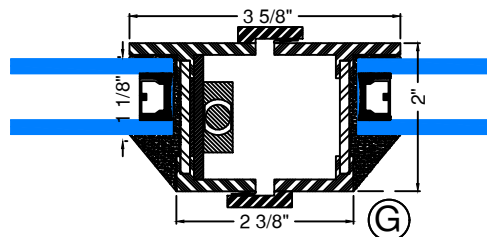

SPECIFICATIONS

ATB2100

PUSH OUT FRENCH CASEMENT WINDOW
Carbon Steel (Optional Stainless Steel and Bronze)

Window Hinge: Steel Post in Barrel w/Ball Bearings
Window Lock: Latch Sash Lock
Window operation: Stay Bar

Weather Strip:

Silicon Gasket 4-Point Contact, Black

Frame Depth: 2"

Finish:

Thermally Bonded Galvanized
Paint Finish Options Specify Color
2 coats of epoxy Base Primer
2 coats of Acrylic Lacquer Paint
3 coats of Clear Polyurethane

Coastal Finish Available

*For Installation Flange Details-Refer to Installation Flange options pages.

*Window exceeding 12 ft. in width or 12 ft. in height will ship in separate sections to be site mullied. Refer to "Mull Section" pages.