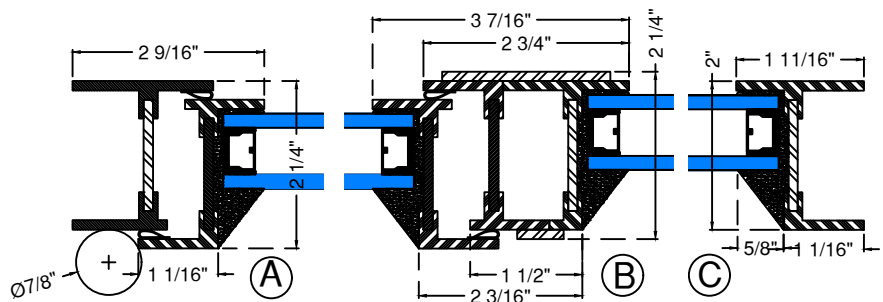

SPECIFICATIONS

ATB6300

OUT-SWING SINGLE DOOR WITH SIDELITE
Carbon Steel (Optional Stainless Steel and Bronze)

Door Hinge: Adjustable Steel Post in Barrel w/Ball Bearings

Door Lock: Hoppe Multipoint System

For Installation Flange Details-Refer to Installation Flange options