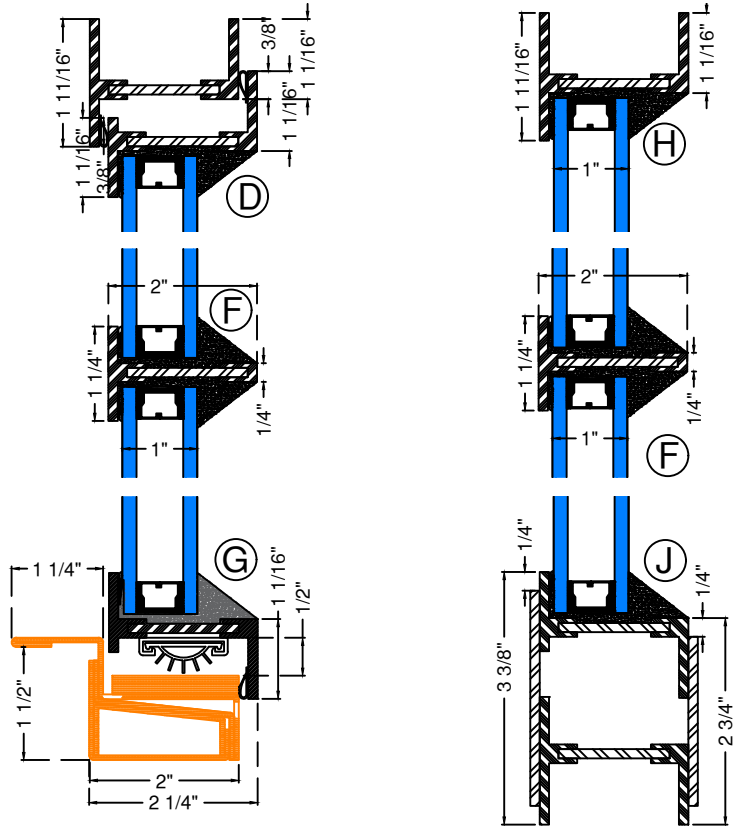

SPECIFICATIONS

ATB6300

OUT-SWING SINGLE DOOR WITH SIDELITE
Carbon Steel (Optional Stainless Steel and Bronze)

Door Hinge: Adjustable Steel Post in Barrel w/Ball Bearings

Door Lock: Hoppe Multipoint System

Muntin: 1-1/4" for TDL

Weather Strip:

Silicon Gasket 4-Point Contact, Black

Sill: Custom Bronze Weep, Bronze Patina

Frame Depth: 2"

Finish:

Thermally Bonded Galvanized
Primer 2 coats-Macroproxy Marine
Grade ASTM D4587,D5894
Finish Color 2 Coats-Polyurethane
Enamel

For Installation Flange Details-Refer to Installation Flange options