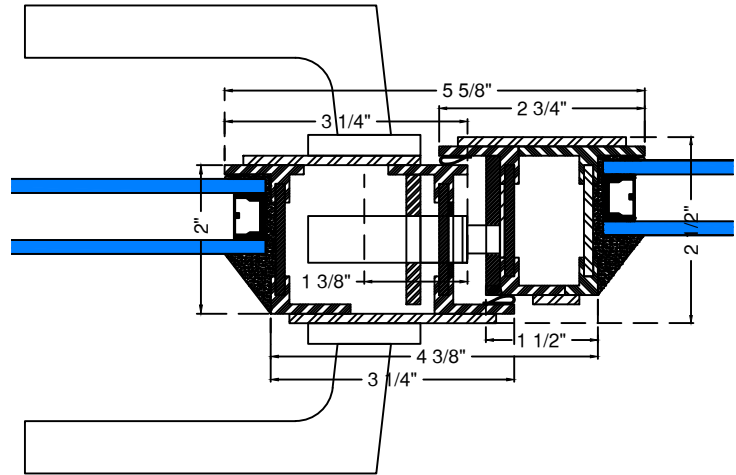

SPECIFICATIONS

ATB6300

OUT-SWING SINGLE DOOR WITH SIDELITE
Carbon Steel (Optional Stainless Steel and Bronze)

Door Hinge: Adjustable Steel Post in Barrel w/Ball Bearings

Door Lock: Hoppe Multipoint System

Muntin: 1-1/4" for TDL

Weather Strip:

Silicon Gasket 4-Point Contact, Black

Sill: Custom Bronze Weep, Bronze Patina

Frame Depth: 2"

Finish:

Thermally Bonded Galvanized
Primer 2 coats-Macroproxy Marine
Grade ASTM D4587,D5894
Finish Color 2 Coats-Polyurethane
Enamel

For Installation Flange Details-Refer to Installation Flange options