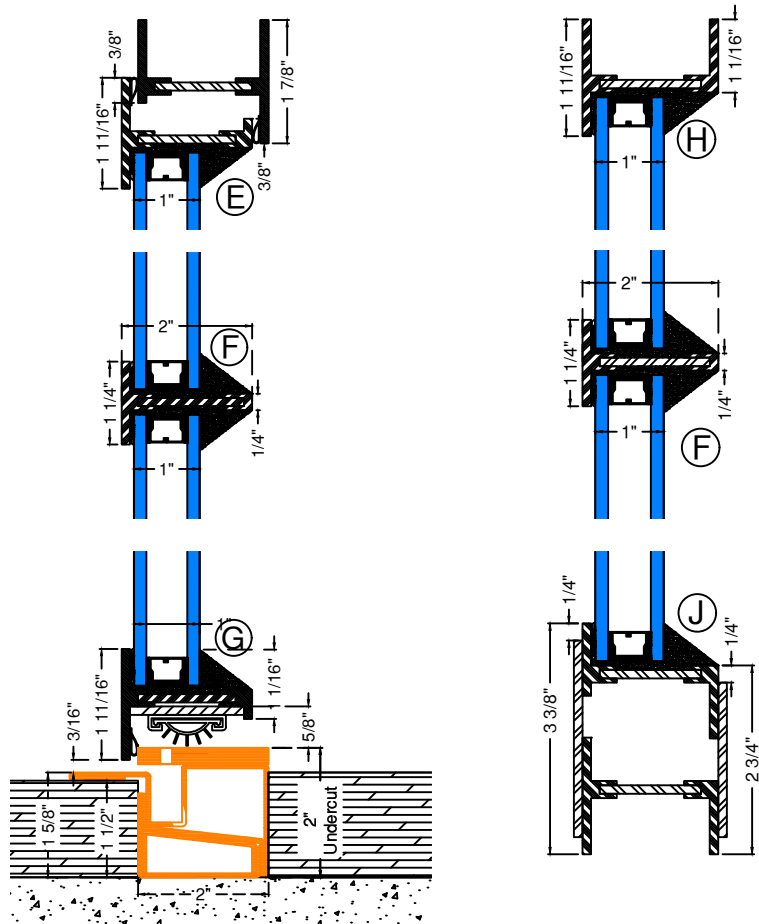

SPECIFICATIONS

ATB5300

IN-SWING SINGLE DOOR WITH SIDELITE
Carbon Steel (Optional Stainless Steel and Bronze)

Door Hinge: Adjustable Steel Post in Barrel w/Ball Bearings
Door Lock: Hoppe Multipoint System

Weather Strip:

Silicon Gasket 4-Point Contact, Black

Sill: Custom Bronze Weep, Bronze Patina

Frame Depth: 2"

Finish:

Thermally Bonded Galvanized
Primer 2 coats-Macroproxy Marine
Grade ASTM D4587,D5894
Finish Color 2 Coats-Polyurethane
Enamel

For Installation Flange Details-Refer to Installation Flange options