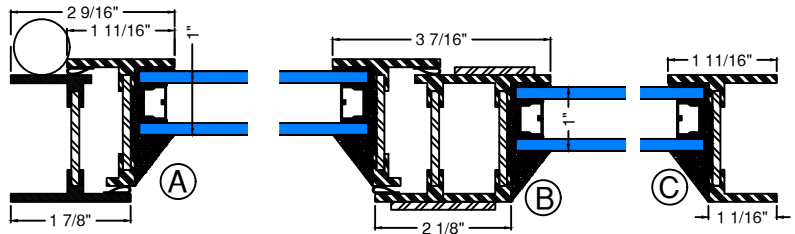

SPECIFICATIONS

ATB5300

IN-SWING SINGLE DOOR WITH SIDELITE
Carbon Steel (Optional Stainless Steel and Bronze)

Door Hinge: Adjustable Steel Post in Barrel w/Ball Bearings
Door Lock: Hoppe Multipoint System

For Installation Flange Details-Refer to Installation Flange options