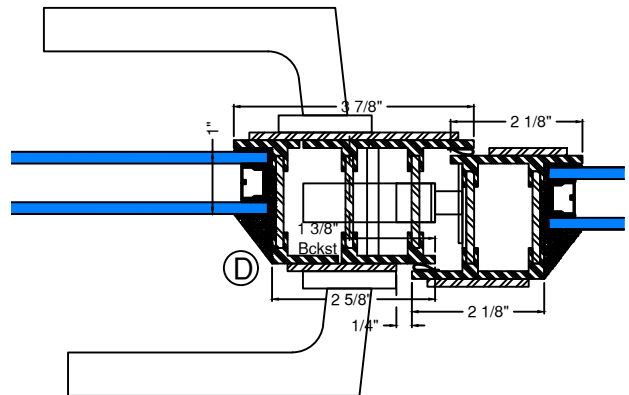

SPECIFICATIONS

ATB5300

IN-SWING SINGLE DOOR WITH SIDELITE
Carbon Steel (Optional Stainless Steel and Bronze)

Door Hinge: Adjustable Steel Post in Barrel w/Ball Bearings
Door Lock: Hoppe Multipoint System

Weather Strip:

Silicon Gasket 4-Point Contact, Black

Sill: Custom Bronze Weep, Bronze Patina

Frame Depth: 2"

Finish:

Thermally Bonded Galvanized
Primer 2 coats-Macroproxy Marine
Grade ASTM D4587,D5894
Finish Color 2 Coats-Polyurethane
Enamel

For Installation Flange Details-Refer to Installation Flange options