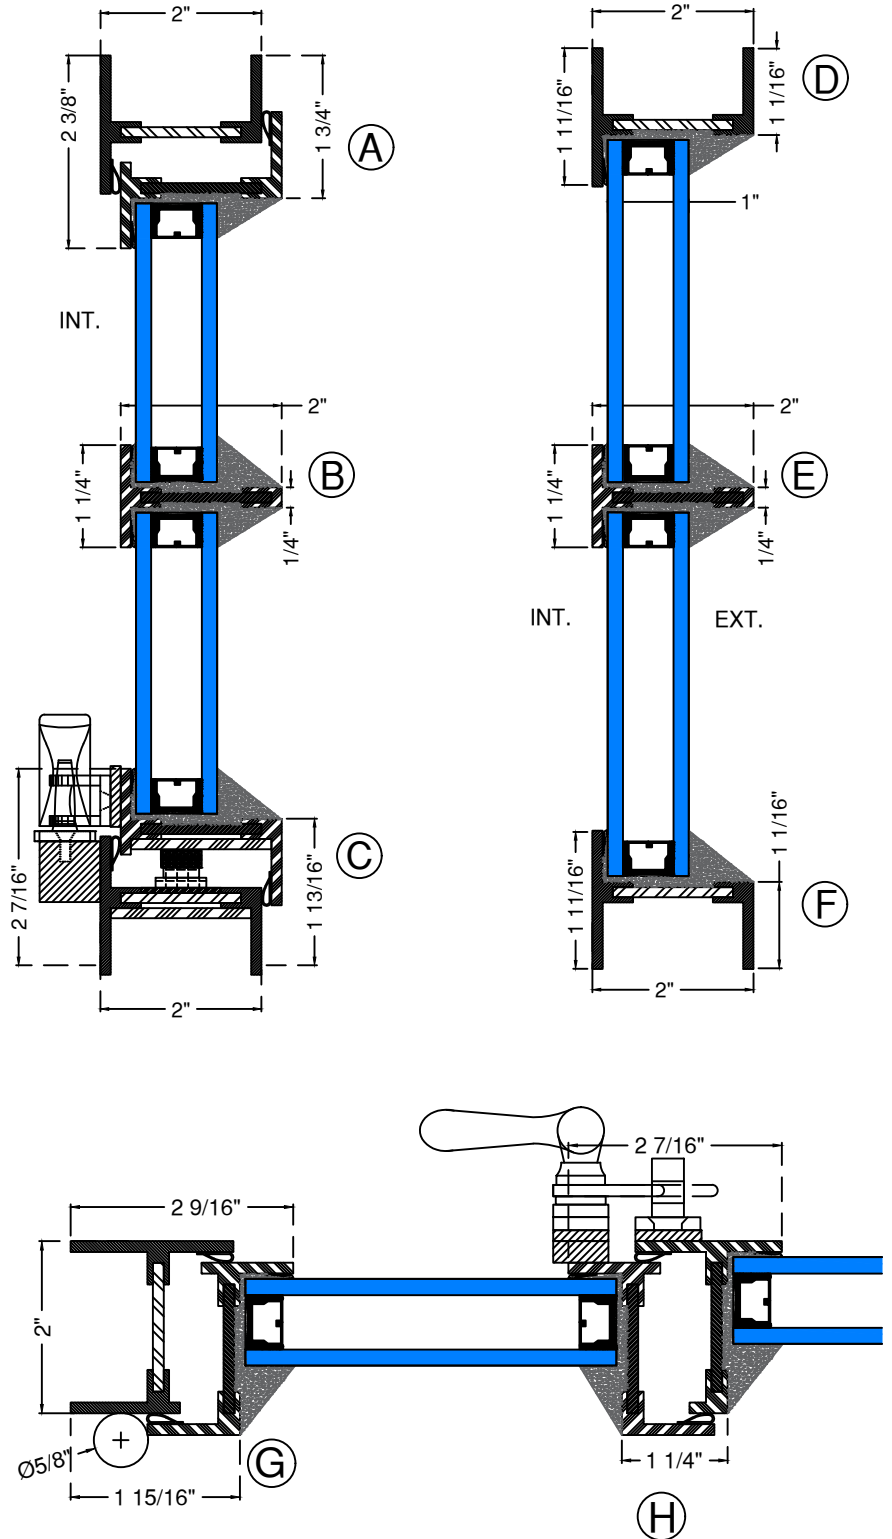

SPECIFICATIONS

ATB3000

PUSH OUT CASEMENT TO FIXED WINDOW
Carbon Steel (Optional Stainless Steel and Bronze)

Window Hinge: Steel Post in Barrel w/Ball Bearings
Window Lock: Latch Sash Lock
Window operation: Stay Bar

Glazing:

Type: Double (Single and Triple Available)
Glass: Cardinal 366 over clear Tempered
NFRC ratings vary based on glass type
Spacer: Black
Thickness: 1" Overall
Glazing Orientation: Exterior
Stop Type: Factory Wet Glazed (Metal Stop available)
Muntin: 1-1/4" for TDL

Weather Strip:

Silicon Gasket 4-Point Contact, Black

Frame Depth: 2"

Finish:

Thermally Bonded Galvanized
Primer 2 coats-Macroproxy Marine Grade ASTM
D4587,D5894
Finish Color 2 Coats-Polyurethane Enamel

For Installation Flange Details-Refer to Installation Flange options